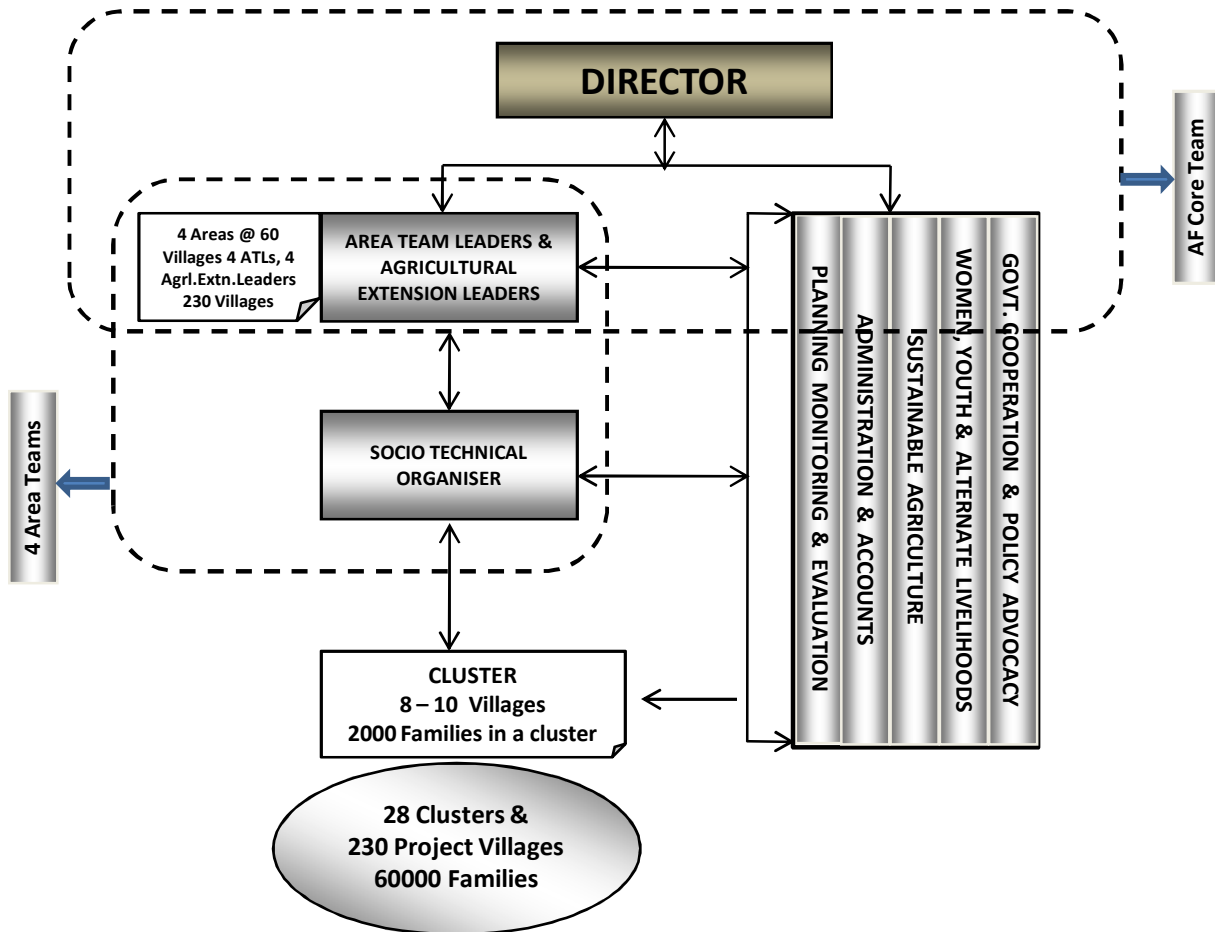

AF- ECOLOGY CENTRE, ANANTAPUR

STAFF STRUCTURE

AF Core Team

AF Core Team consists of Director, Area Team Leaders, Agricultural Extension Leaders, Specialists from PME, Sustainable Agriculture, Govt. Cooperation & Resource Mobilisation, Accounts & Administration.

Area Teams

Each Area Team consists Area Team Leader, Area Agricultural Extension Leader, Field Monitor and 5-7 Socio Technical Organisers